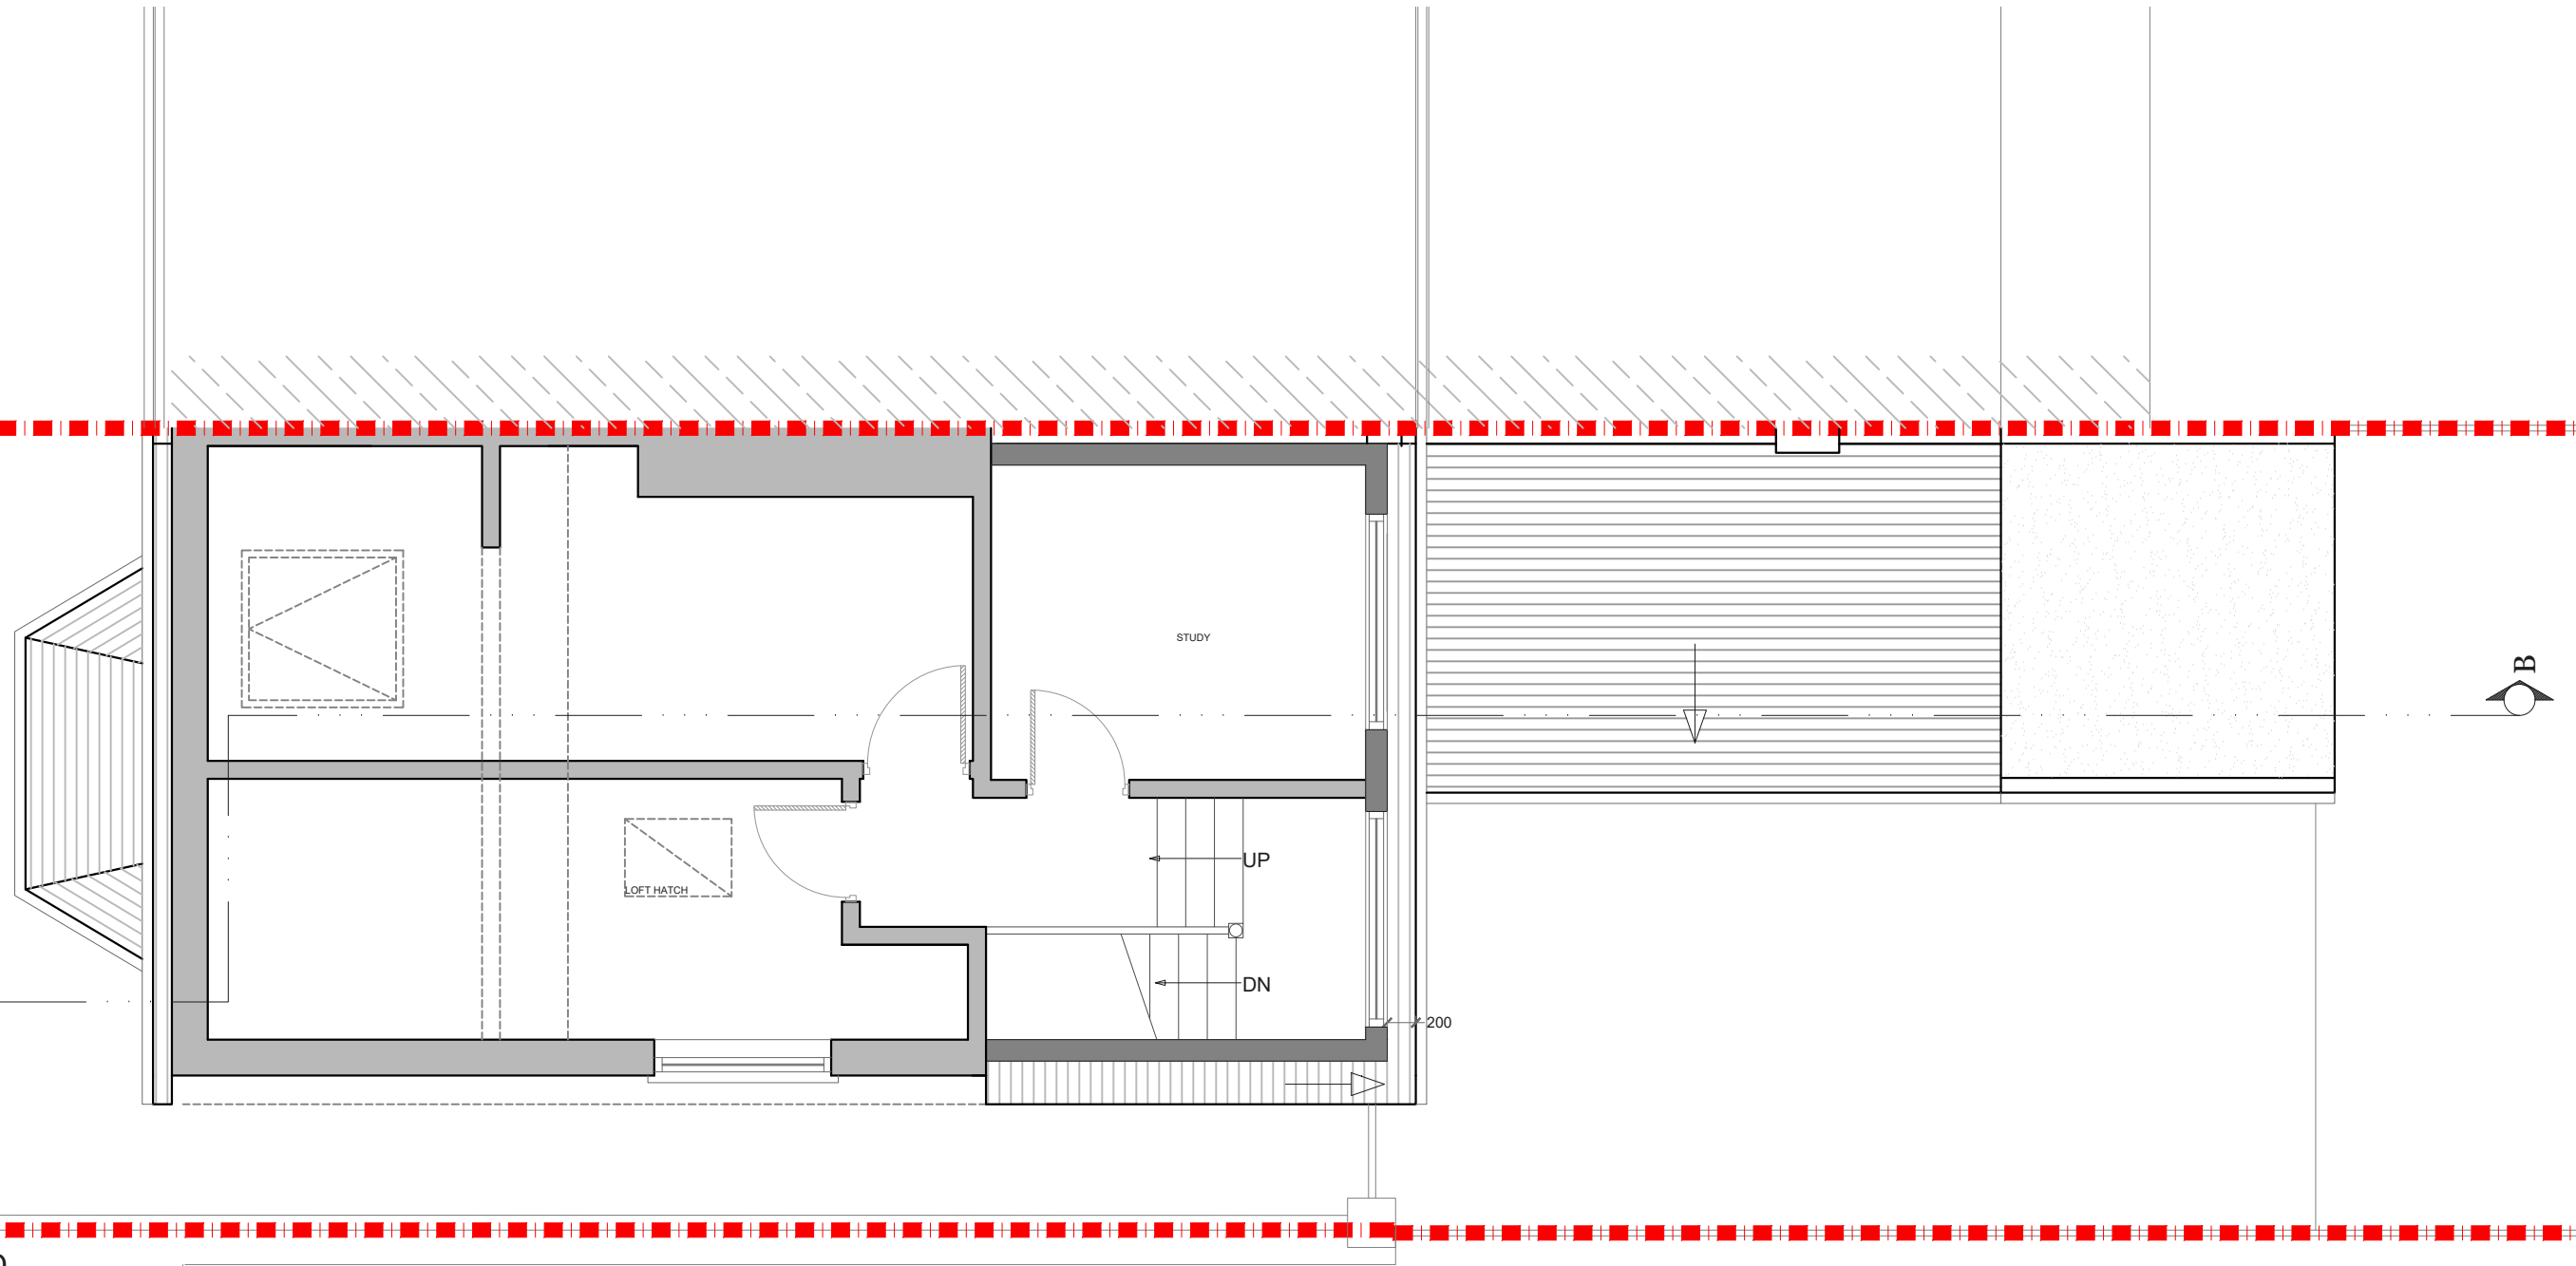

NOT SURVEYED

NOT SURVEYED

PROPOSED LOFT PLAN

REV.	DATE	NOTES	CLIENT	PROJECT ADDRESS	NORTH POINT	SCALE	DRAWN	DRAWING NO.	REVISION
			NM AND MM	GREEN WRYTHE LANE, SM5		DATE 14-01-2018	LD DA	P-01	
			DRAWING TITLE						
			DRAWINGS TO BE READ IN CONJUNCTION WITH THE RELEVANT DRAWING AND SPECIFICATION. FIGURED DIMENSIONS ONLY. DIMENSIONS SHOULD NOT BE RELIED UPON FOR THE PURPOSES OF ORDERING MATERIAL OR PLACING SUB-CONTRACTOR ORDERS. THIRD PARTIES TO TAKE THEIR OWN SITE MEASUREMENTS. ALL DRAWINGS ARE SUBJECT TO ONSITE INSPECTION.						
			PROPOSED LOFT PLAN						
									<p>designteam</p> <p>342 Clapham Road London SW9 9AJ Tel: 0207 242 5353 hello@designteam.co.uk www.designteam.co.uk</p>

REV.	DATE	NOTES	CLIENT	PROJECT ADDRESS	NORTH POINT	SCALE	DRAWN	DRAWING NO.	REVISION
			NM AND MM	GREEN WRYTHE LANE, SM5			LD	P- 02	
						DA			
			<small>DRAWINGS TO BE READ IN CONJUNCTION WITH THE RELEVANT DRAWING AND SPECIFICATION. FIGURED DIMENSIONS ONLY. DIMENSIONS SHOULD NOT BE RELIED UPON FOR THE PURPOSES OF ORDERING MATERIAL OR PLACING SUB-CONTRACTOR ORDERS. THIRD PARTIES TO TAKE THEIR OWN SITE MEASUREMENTS. ALL DRAWINGS ARE SUBJECT TO ONSITE INSPECTION.</small>	PROPOSED ROOF PLAN		DATE			
					14-01-2018				

designteam

342 Clapham Road London SW9 9AJ
 Tel: 0207 242 5353
 hello@designteam.co.uk
 www.designteam.co.uk

REV.	DATE	NOTES	CLIENT	PROJECT ADDRESS	NORTH POINT	SCALE	DRAWN	DRAWING NO.	REVISION
			NM AND MM	GREEN WRYTHE LANE, SM5		DATE 14-01-2018	LD CHECKED DA	P- 03	
				DRAWING TITLE					
			<small>DRAWINGS TO BE READ IN CONJUNCTION WITH THE RELEVANT DRAWING AND SPECIFICATION. FIGURED DIMENSIONS ONLY. DIMENSIONS SHOULD NOT BE RELIED UPON FOR THE PURPOSES OF ORDERING MATERIAL OR PLACING SUB-CONTRACTOR ORDERS. THIRD PARTIES TO TAKE THEIR OWN SITE MEASUREMENTS. ALL DRAWINGS ARE SUBJECT TO ONSITE INSPECTION.</small>	PROPOSED ELEVATIONS					