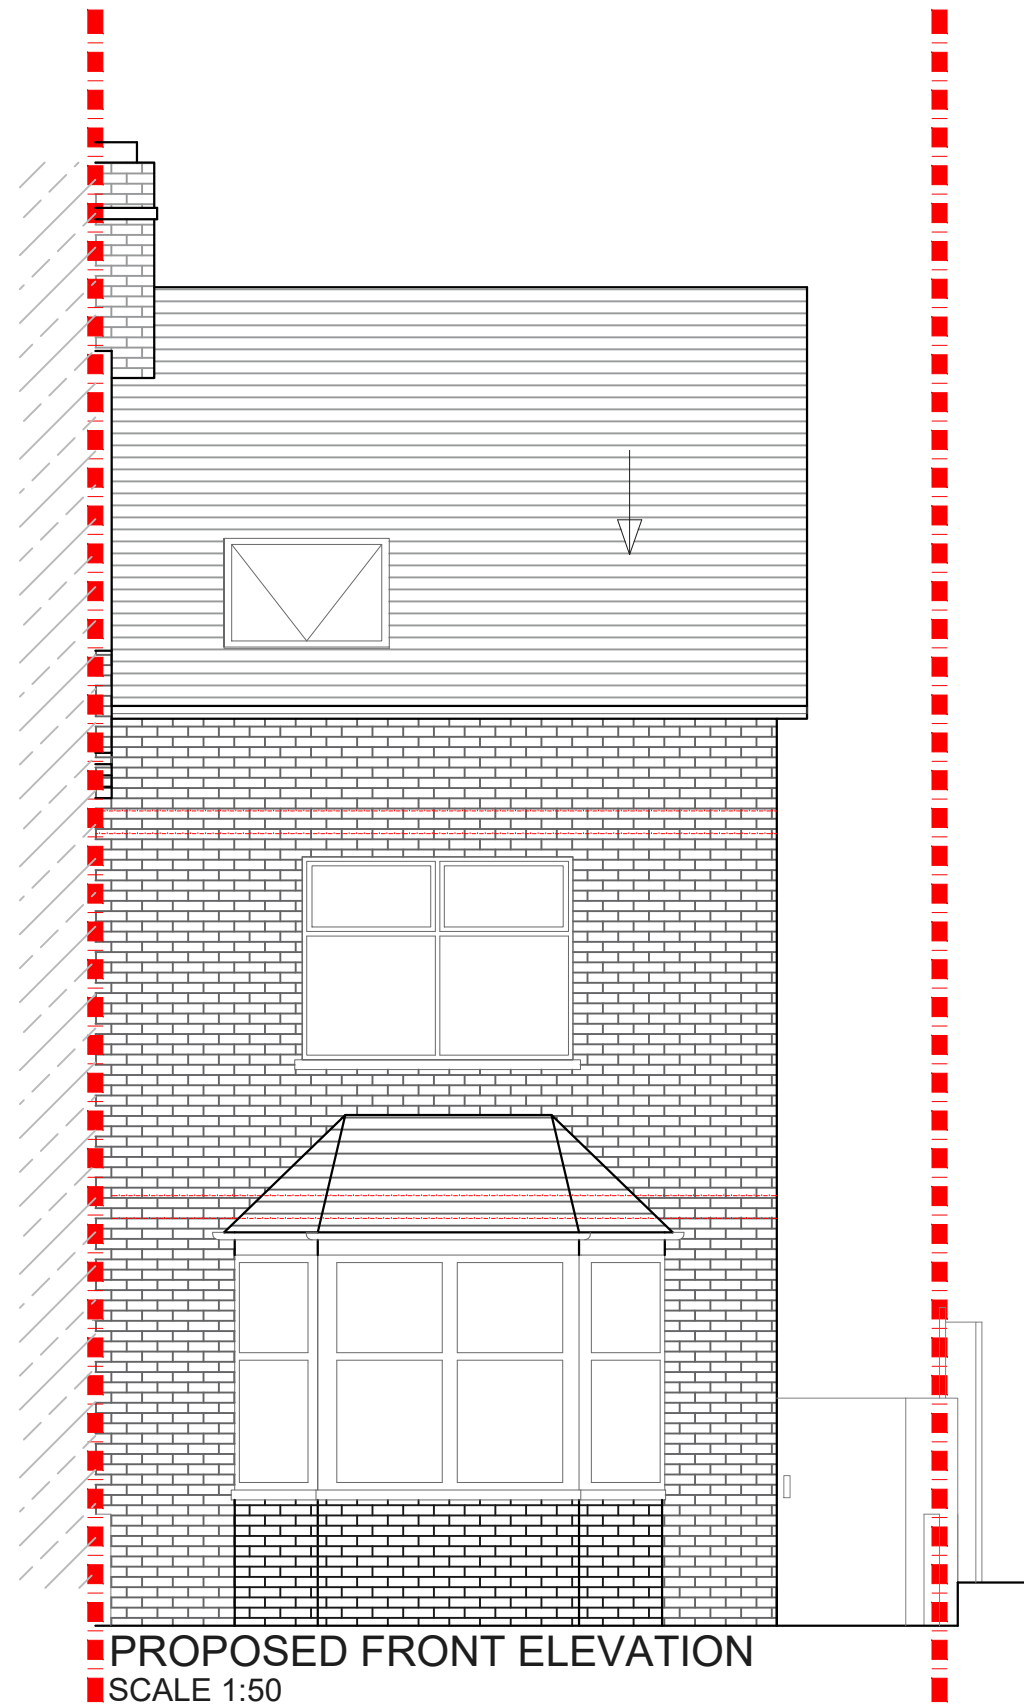

NOT SURVEYED

NOT SURVEYED

PROPOSED LOFT PLAN

REV.	DATE	NOTES	CLIENT	PROJECT ADDRESS	NORTH POINT	SCALE	DRAWN	DRAWING NO.	REVISION
			NM AND MM	GREEN WRYTHE LANE, SM5		DATE 14-01-2018	LD DA	P-01	
			DRAWING TITLE						
			DRAWINGS TO BE READ IN CONJUNCTION WITH THE RELEVANT DRAWING AND SPECIFICATION. FIGURED DIMENSIONS ONLY. DIMENSIONS SHOULD NOT BE RELIED UPON FOR THE PURPOSES OF ORDERING MATERIAL OR PLACING SUB-CONTRACTOR ORDERS. THIRD PARTIES TO TAKE THEIR OWN SITE MEASUREMENTS. ALL DRAWINGS ARE SUBJECT TO ONSITE INSPECTION.						
			PROPOSED LOFT PLAN						
									<p>designteam</p> <p>342 Clapham Road London SW9 9AJ Tel: 0207 242 5353 hello@designteam.co.uk www.designteam.co.uk</p>

REV.	DATE	NOTES	CLIENT	PROJECT ADDRESS	NORTH POINT	SCALE	DRAWN	DRAWING NO.	REVISION
			NM AND MM	GREEN WRYTHE LANE, SM5			LD	P- 02	
						DA			
			<small>DRAWINGS TO BE READ IN CONJUNCTION WITH THE RELEVANT DRAWING AND SPECIFICATION. FIGURED DIMENSIONS ONLY. DIMENSIONS SHOULD NOT BE RELIED UPON FOR THE PURPOSES OF ORDERING MATERIAL OR PLACING SUB-CONTRACTOR ORDERS. THIRD PARTIES TO TAKE THEIR OWN SITE MEASUREMENTS. ALL DRAWINGS ARE SUBJECT TO ONSITE INSPECTION.</small>	PROPOSED ROOF PLAN		DATE			
					14-01-2018				

designteam

342 Clapham Road London SW9 9AJ
 Tel: 0207 242 5353
 hello@designteam.co.uk
 www.designteam.co.uk

REV.	DATE	NOTES	CLIENT	PROJECT ADDRESS	NORTH POINT	SCALE	DRAWN	DRAWING NO.	REVISION
			NM AND MM	GREEN WRYTHE LANE, SM5		DATE 14-01-2018	LD CHECKED DA	P- 03	
				DRAWING TITLE					
			<small>DRAWINGS TO BE READ IN CONJUNCTION WITH THE RELEVANT DRAWING AND SPECIFICATION. FIGURED DIMENSIONS ONLY. DIMENSIONS SHOULD NOT BE RELIED UPON FOR THE PURPOSES OF ORDERING MATERIAL OR PLACING SUB-CONTRACTOR ORDERS. THIRD PARTIES TO TAKE THEIR OWN SITE MEASUREMENTS. ALL DRAWINGS ARE SUBJECT TO ONSITE INSPECTION.</small>	PROPOSED ELEVATIONS					