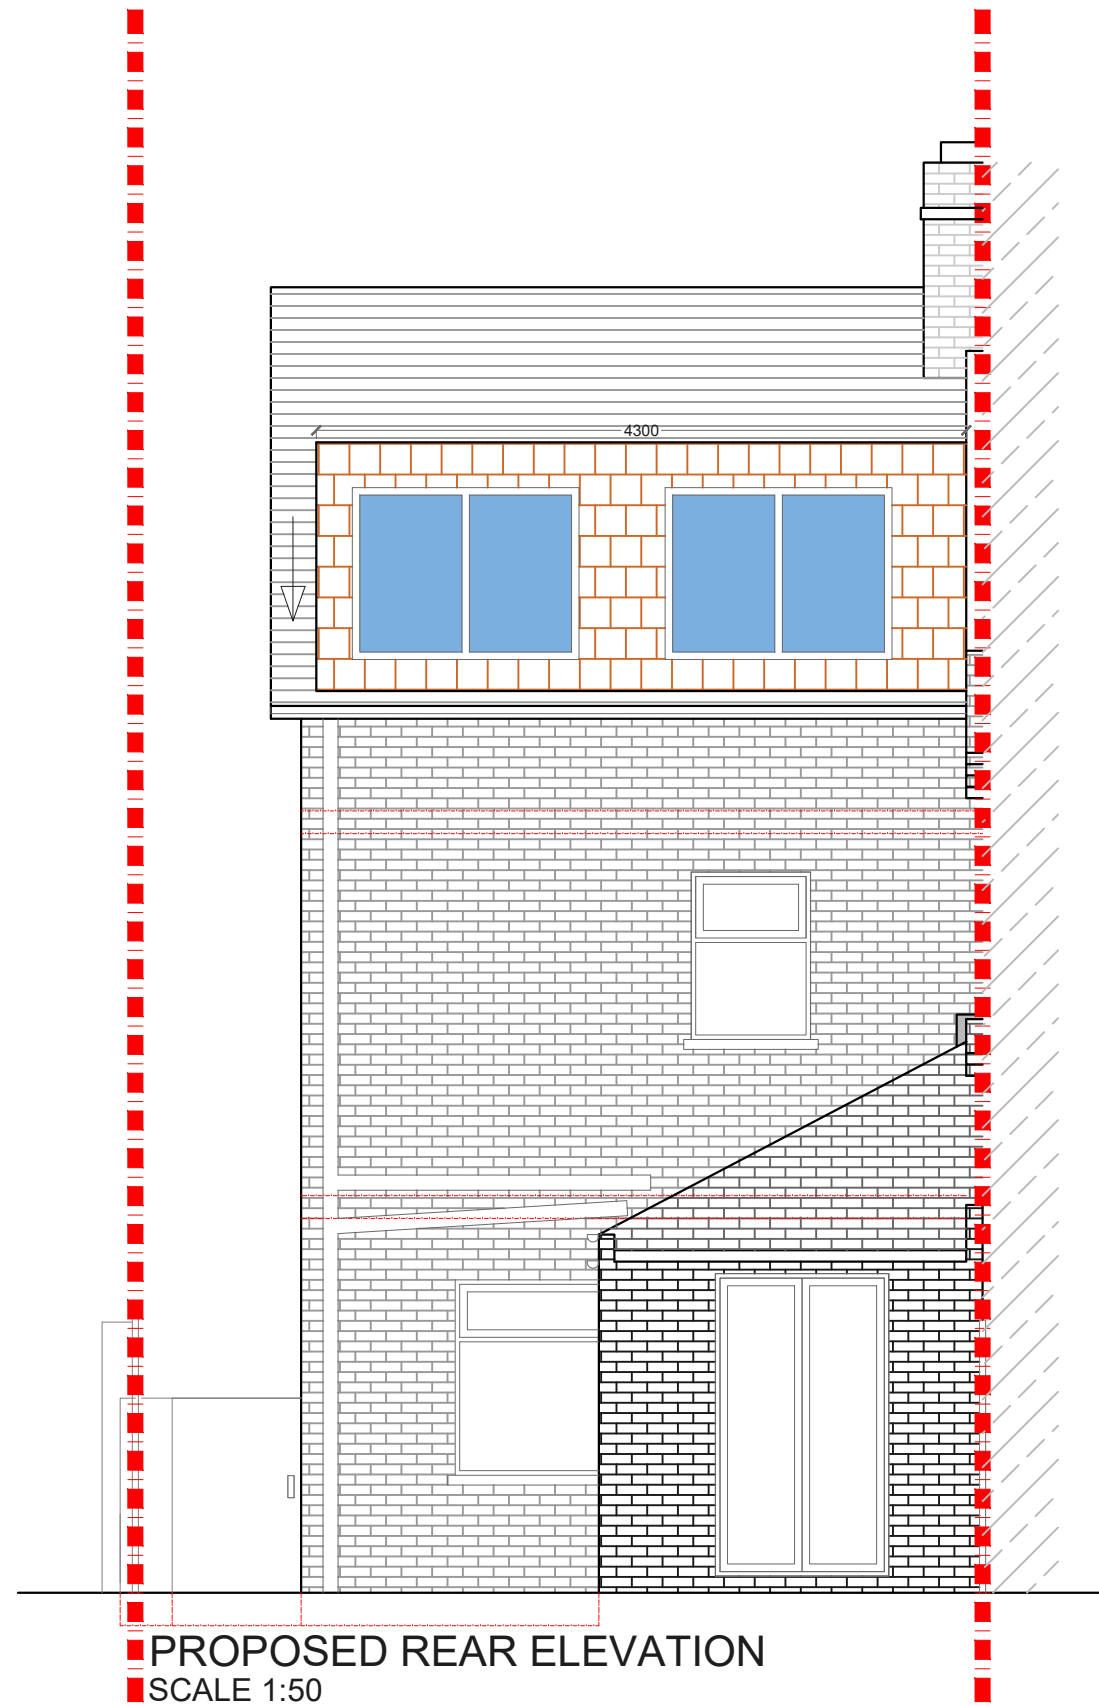

NOT SURVEYED

NOT SURVEYED

PROPOSED LOFT PLAN

REV.	DATE	NOTES	CLIENT	PROJECT ADDRESS	NORTH POINT	SCALE	DRAWN	DRAWING NO.	REVISION
			NM AND MM	GREEN WRYTHE LANE, SM5		DATE 14-01-2018	LD DA	P-01	
			DRAWING TITLE						
			DRAWINGS TO BE READ IN CONJUNCTION WITH THE RELEVANT DRAWING AND SPECIFICATION. FIGURED DIMENSIONS ONLY. DIMENSIONS SHOULD NOT BE RELIED UPON FOR THE PURPOSES OF ORDERING MATERIAL OR PLACING SUB-CONTRACTOR ORDERS. THIRD PARTIES TO TAKE THEIR OWN SITE MEASUREMENTS. ALL DRAWINGS ARE SUBJECT TO ONSITE INSPECTION.						
			PROPOSED LOFT PLAN						
									<p>designteam</p> <p>342 Clapham Road London SW9 9AJ Tel: 0207 242 5353 hello@designteam.co.uk www.designteam.co.uk</p>

REV.	DATE	NOTES	CLIENT	PROJECT ADDRESS	NORTH POINT	SCALE	DRAWN	DRAWING NO.	REVISION
			NM AND MM	GREEN WRYTHE LANE, SM5			LD	P- 02	
						DA			
			<small>DRAWINGS TO BE READ IN CONJUNCTION WITH THE RELEVANT DRAWING AND SPECIFICATION. FIGURED DIMENSIONS ONLY. DIMENSIONS SHOULD NOT BE RELIED UPON FOR THE PURPOSES OF ORDERING MATERIAL OR PLACING SUB-CONTRACTOR ORDERS. THIRD PARTIES TO TAKE THEIR OWN SITE MEASUREMENTS. ALL DRAWINGS ARE SUBJECT TO ONSITE INSPECTION.</small>	PROPOSED ROOF PLAN		DATE			
					14-01-2018				

designteam

342 Clapham Road London SW9 9AJ
 Tel: 0207 242 5353
 hello@designteam.co.uk
 www.designteam.co.uk

REV.	DATE	NOTES	CLIENT	PROJECT ADDRESS	NORTH POINT	SCALE	DRAWN	DRAWING NO.	REVISION
			NM AND MM	GREEN WRYTHE LANE, SM5		DATE 14-01-2018	LD CHECKED DA	P- 03	
				DRAWING TITLE					
			<small>DRAWINGS TO BE READ IN CONJUNCTION WITH THE RELEVANT DRAWING AND SPECIFICATION. FIGURED DIMENSIONS ONLY. DIMENSIONS SHOULD NOT BE RELIED UPON FOR THE PURPOSES OF ORDERING MATERIAL OR PLACING SUB-CONTRACTOR ORDERS. THIRD PARTIES TO TAKE THEIR OWN SITE MEASUREMENTS. ALL DRAWINGS ARE SUBJECT TO ONSITE INSPECTION.</small>	PROPOSED ELEVATIONS					