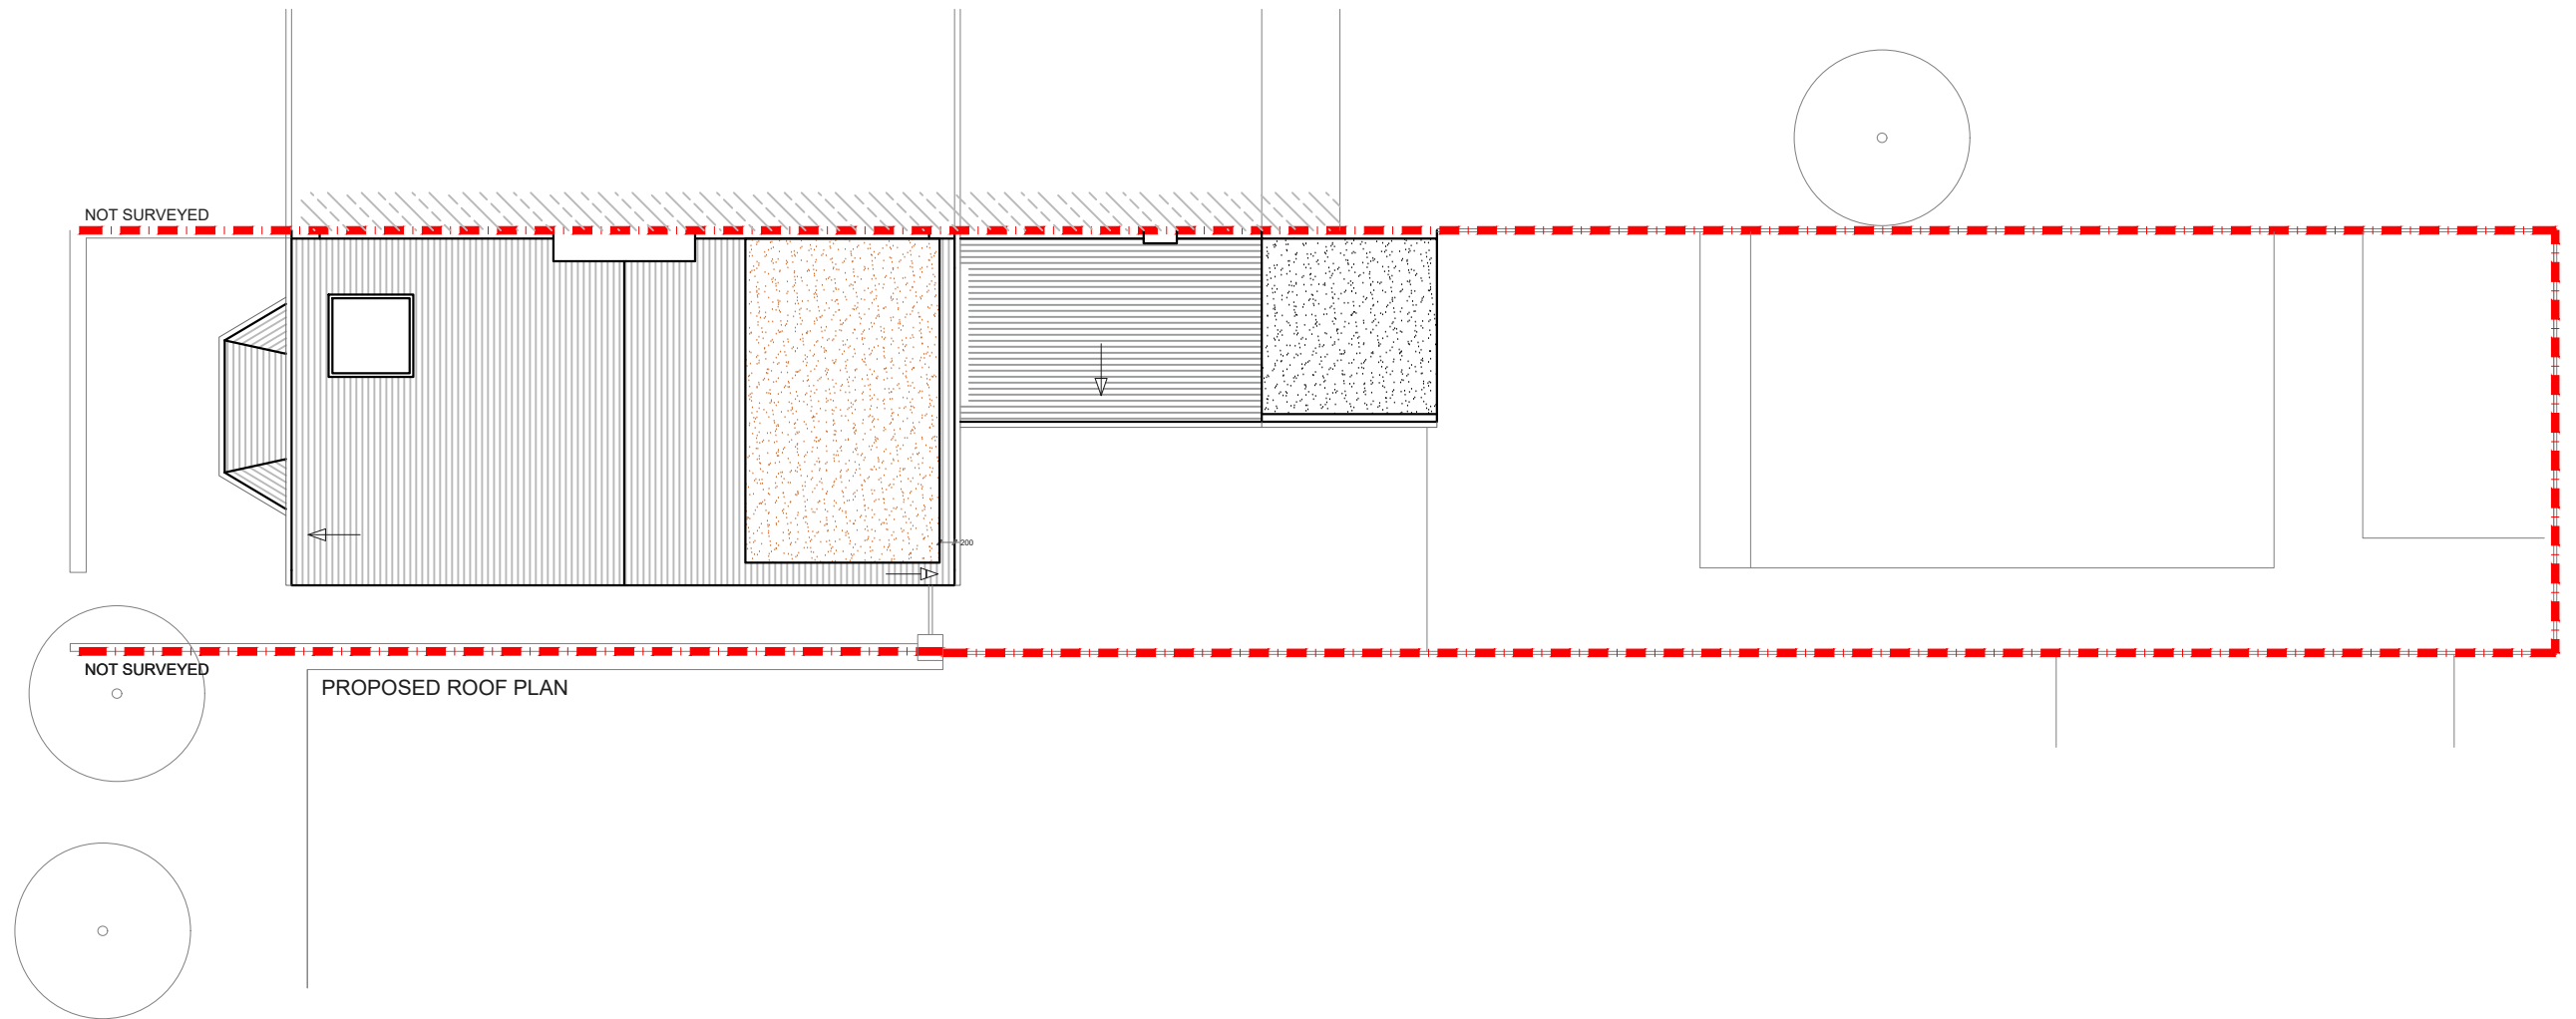

NOT SURVEYED

NOT SURVEYED

PROPOSED LOFT PLAN

REV.	DATE	NOTES	CLIENT	PROJECT ADDRESS	NORTH POINT	SCALE	DRAWN	DRAWING NO.	REVISION
			NM AND MM	GREEN WRYTHE LANE, SM5		DATE 14-01-2018	LD DA	P-01	
			DRAWING TITLE						
			DRAWINGS TO BE READ IN CONJUNCTION WITH THE RELEVANT DRAWING AND SPECIFICATION. FIGURED DIMENSIONS ONLY. DIMENSIONS SHOULD NOT BE RELIED UPON FOR THE PURPOSES OF ORDERING MATERIAL OR PLACING SUB-CONTRACTOR ORDERS. THIRD PARTIES TO TAKE THEIR OWN SITE MEASUREMENTS. ALL DRAWINGS ARE SUBJECT TO ONSITE INSPECTION.						
			PROPOSED LOFT PLAN						
									<p>designteam</p> <p>342 Clapham Road London SW9 9AJ Tel: 0207 242 5353 hello@designteam.co.uk www.designteam.co.uk</p>

REV.	DATE	NOTES	CLIENT	PROJECT ADDRESS	NORTH POINT	SCALE	DRAWN	DRAWING NO.	REVISION
			NM AND MM	GREEN WRYTHE LANE, SM5			LD	P- 02	
						DA			
			<small>DRAWINGS TO BE READ IN CONJUNCTION WITH THE RELEVANT DRAWING AND SPECIFICATION. FIGURED DIMENSIONS ONLY. DIMENSIONS SHOULD NOT BE RELIED UPON FOR THE PURPOSES OF ORDERING MATERIAL OR PLACING SUB-CONTRACTOR ORDERS. THIRD PARTIES TO TAKE THEIR OWN SITE MEASUREMENTS. ALL DRAWINGS ARE SUBJECT TO ONSITE INSPECTION.</small>	PROPOSED ROOF PLAN		DATE			
					14-01-2018				

designteam

342 Clapham Road London SW9 9AJ
 Tel: 0207 242 5353
 hello@designteam.co.uk
 www.designteam.co.uk

REV.	DATE	NOTES	CLIENT	PROJECT ADDRESS	NORTH POINT	SCALE	DRAWN	DRAWING NO.	REVISION
			NM AND MM	GREEN WRYTHE LANE, SM5		DATE 14-01-2018	LD CHECKED DA	P- 03	
				DRAWING TITLE					
			<small>DRAWINGS TO BE READ IN CONJUNCTION WITH THE RELEVANT DRAWING AND SPECIFICATION. FIGURED DIMENSIONS ONLY. DIMENSIONS SHOULD NOT BE RELIED UPON FOR THE PURPOSES OF ORDERING MATERIAL OR PLACING SUB-CONTRACTOR ORDERS. THIRD PARTIES TO TAKE THEIR OWN SITE MEASUREMENTS. ALL DRAWINGS ARE SUBJECT TO ONSITE INSPECTION.</small>	PROPOSED ELEVATIONS					